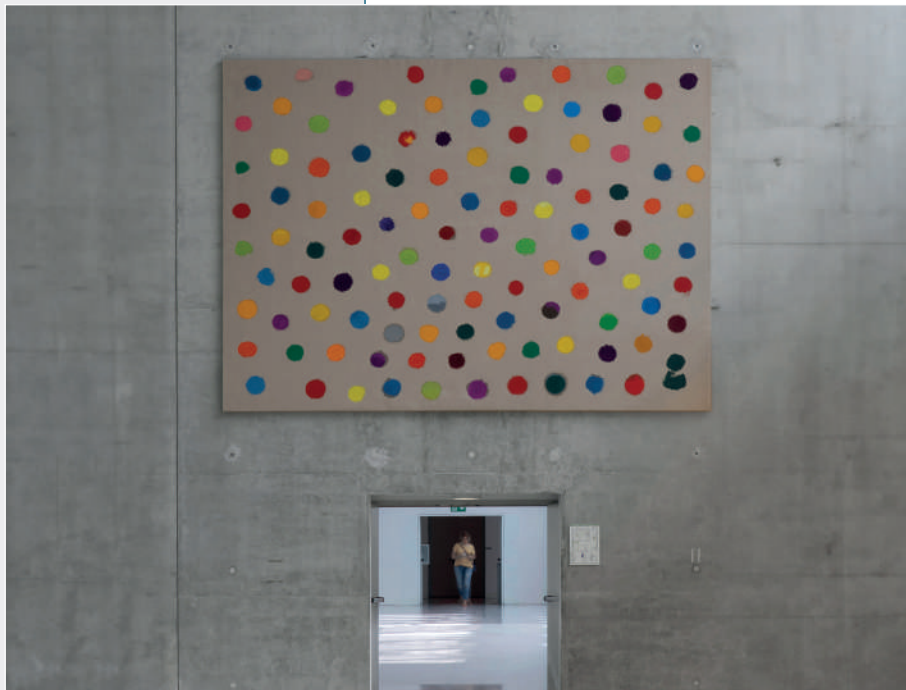

## Untitled

2001

oil on linen canvas  
olio su tela di lino

on loan by the artist  
prestito dell'artista  
courtesy ABC-ARTE

floor / piano -1  
via Röntgen 1

JERRY ZENIUK