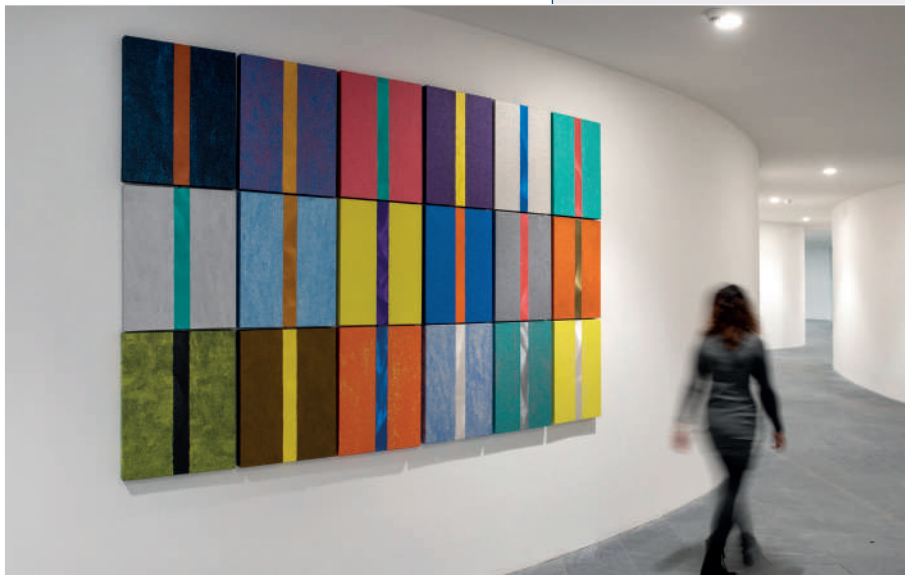

floor / piano -1  
via Sarfatti 10

MARCELLO DE ANGELIS

**Stripes**  
**(Stripe 1-18)**

2019-2020

acrylic injection and mould painting on canvas  
acrilico injection e mould painting su tela

on loan by the artist  
prestito dell'artista