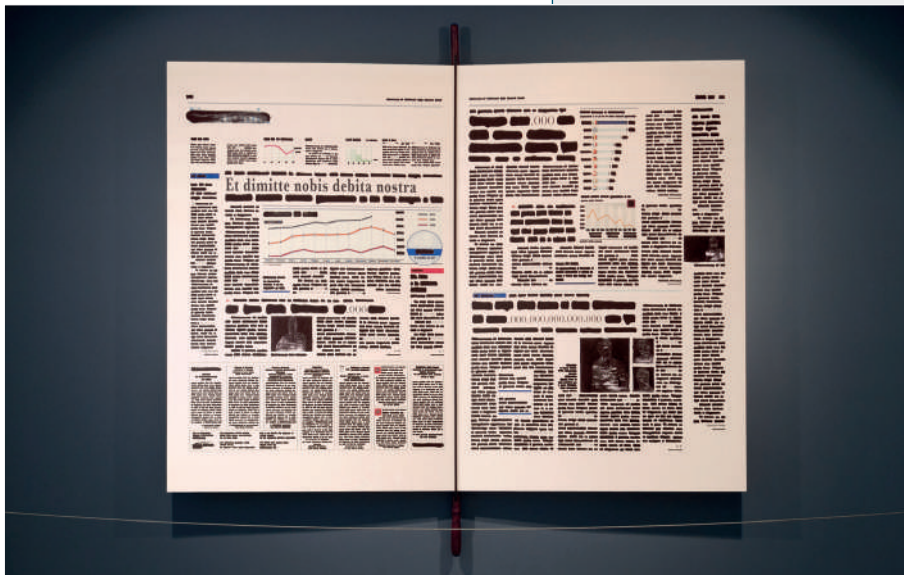

EMILIO ISGRÒ

Cancellazione del debito pubblico

2011

mixed media on canvas set on wood
tecnica mista su tela montata su legno

work donated to the University by
opera donata all'Università da
Andrea Manzitti, Cristina Manzitti Jucker

floor / piano 0
via Sarfatti 25